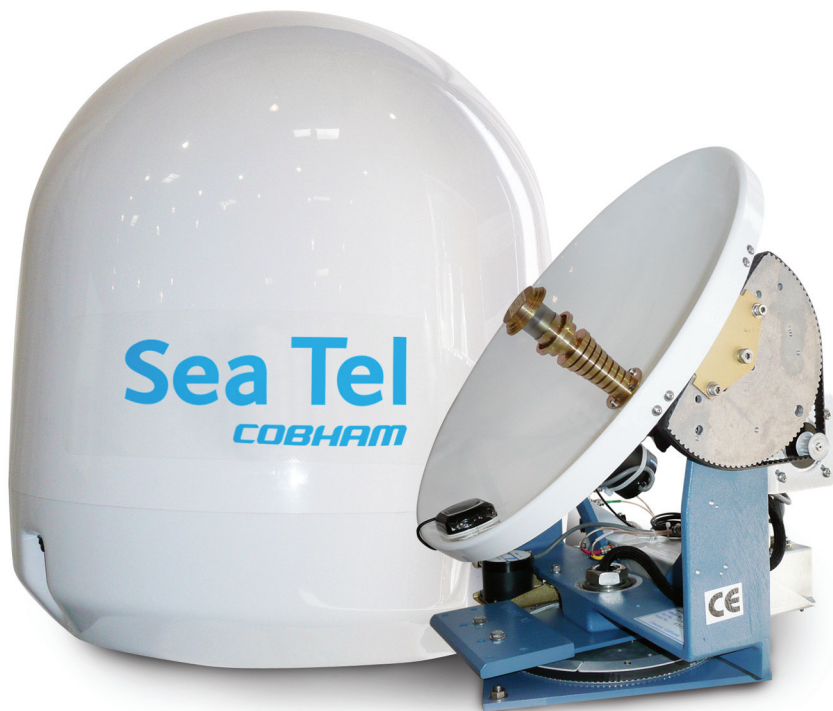

Sea Tel Coastal 18

Marine stabilized antenna system ready for multiple satellite TV selection

2013 Data Sheet

The most important thing we build is trust

Coastal 18 TV-at-Sea Antenna

The Coastal 18 is small in size, but big on features with Sea Tel's superior quality and performance in satellite television at sea. It has a compact 18" dish that is perfect for small yachts, with a wide coverage range while maintaining a compact size. The Coastal 18 features a 2-axis stabilization system with enhanced reception that rivals most 24" systems. A small, lightweight antenna with a classic, clean design and built-in GPS for fast satellite acquisition.

Specifications

- Min. EIRP: 49 dBW
- Dish Diameter: 45.7 cm; 18 in
- Radome Dimensions: 0.51m/19.9in D x 0.53m/21in H
- Antenna Weight: 17.2 kg; 38 lbs
- Power Requirements: 10-16 Vdc
- Operating Temperature Range: -20°C to 55°C
- Ship's Motion +/- 25° Roll and +/- 15° Pitch
- Roll & Pitch Response Rate: >25°/sec
- Azimuth Turn Rate: 12°/sec
- Full Elevation Range: 10° to 78°
- Circular/Linear Polarization
- A greater range of reception and stronger signal strength than the competition.
- Small, attractive all-white radome.
- High-performance stabilization and satellite tracking even in inclement weather.
- Built-In GPS for fast satellite acquisitions.
- DVB (Digital Video Broadcasting) signal identification.
- Sea Tel's proprietary antenna control and fast-track signal lock software.
- Global Programming, and digital music channels.
- Supports multiple television configurations.
- 2-year warranty on parts; 1-year labor.
- Ready for multiple satellite selection.
- HD ready (except for use with DirecTV)